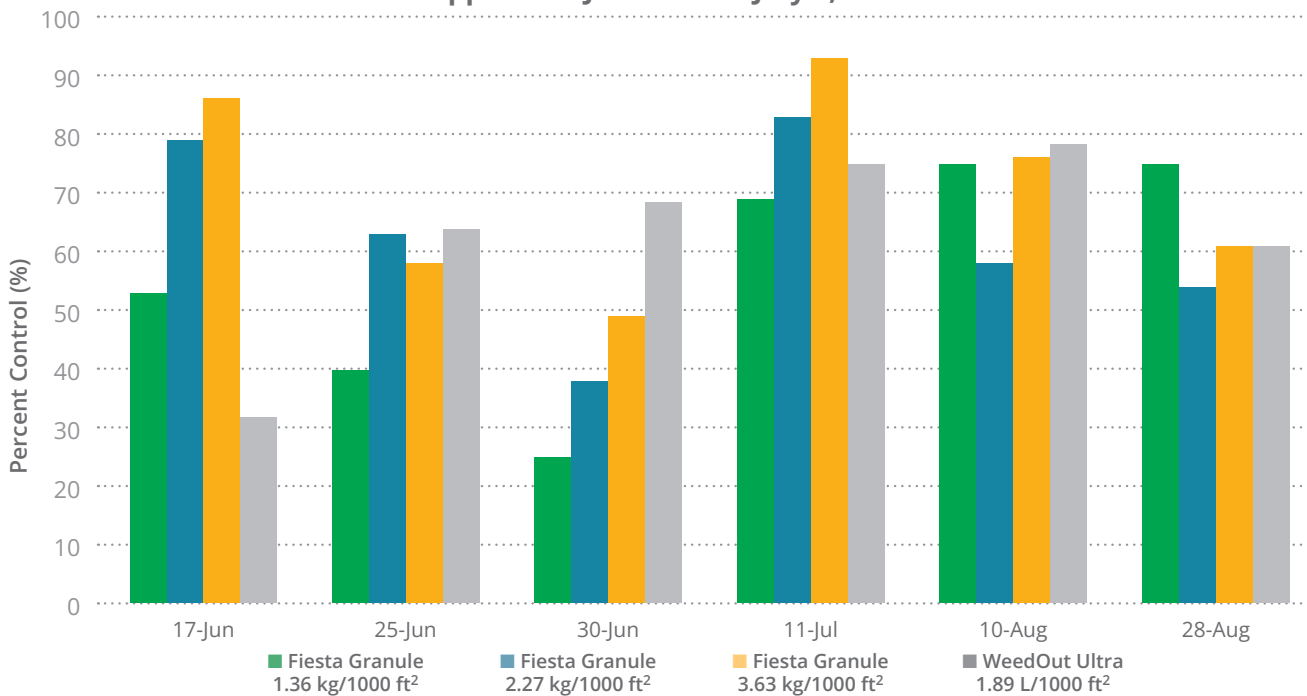

Photo: R Dyer, Bugwood.org

**READY-TO-USE SELECTIVE
WEED CONTROL IN TURF**

FIESTA[®]

GRANULE SELECTIVE LAWN WEED KILLER

REG. NO. 35168 P.C.P. ACT

- Ready-to-use granular herbicide powered by iron
- No mixing necessary
- Post-emergent broadleaf weed control
- Pre-emergent smooth crabgrass control
- SGN 80 (particle size 0.8 mm)
- Fast and effective
- Works in temperatures between 10 °C – 30 °C
- Apply 1.4 – 3.7 kg/1000 sq. ft.
- Can apply 1 day before planting turf

Available in 20 kg bags covering up to 14,420 sq. ft.

Percent control of smooth crabgrass (*Digitaria ischaemum*) following herbicide applications
Guelph Turfgrass Institute

White clover (*Trifolium repens*) following herbicide applications
Applied on June 15 and July 7, 2021