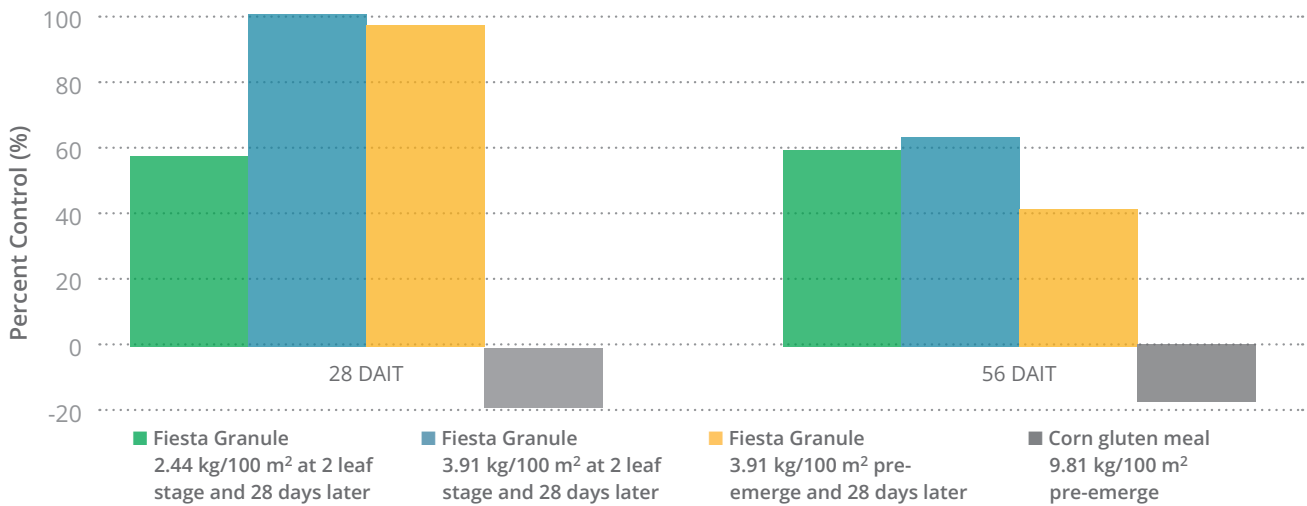

Photo: R Dyer, Bugwood.org

**READY-TO-USE SELECTIVE
WEED CONTROL IN TURF**

FIESTA[®]

GRANULE SELECTIVE LAWN WEED KILLER

REG. NO. 35168 P.C.P. ACT

- Ready-to-use granular herbicide powered by iron
- No mixing necessary
- Post-emergent broadleaf weed control
- Pre-emergent smooth crabgrass control
- SGN 80 (particle size 0.8 mm)
- Fast and effective
- Works in temperatures between 10 °C – 30 °C
- Apply 1.4 – 3.7 kg/1000 sq. ft.
- Can apply 1 day before planting turf

Available in 20 kg bags covering up to 14,420 sq. ft.

Percent control of smooth crabgrass (*Digitaria ischaemum*) following herbicide applications
Guelph Turfgrass Institute

White clover (*Trifolium repens*) following herbicide applications
Applied on June 15 and July 7, 2021